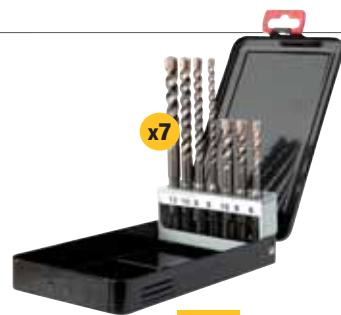

BOOSTER-PLUS

113D

TWISTER-PLUS

Beschreibung	Mge	Type	Inhalt	Ref.	Gencod
BOOSTER-PLUS	10	pouch	L160mm Ø6(x3)-8(x3)-10(x2)-12-14mm	072B	3336600104082
BOOSTER-PLUS	22	metal	L110mm Ø 5-6 L160mm Ø 6-8(x2)-10 HSS-Bohrer	065B	3336600190115
		kassette	Ø 3-4-5(x2)-6(x2)-8mm Torsionsbits PZ1-2(x2)-3 PH2(x2) TX15-20 + Bithalter standard		
BOOSTER-PLUS	35	metal	L110mm Ø 5-6 L160mm Ø 6-8(x2)-10 Torsionsbits PZ1(x2)-2(x3)-3(x3) PH1-2(x3)-3(x2) TX10-15-20(x3)-25(x2) 30(x2)-40 Lg50mm PZ2-PH2(x2)-TX25 + Bithalter FOXII	108B	3336600183728
BOOSTER-PLUS	5	kassetten	L110mm Ø6-8 L160mm Ø6-8-10mm	104B	3336600075658
BOOSTER-PLUS	5	kassetten	L110mm Ø5(x2) L160mm Ø6 (x2)-8mm	115C	3336600141278
BOOSTER-PLUS	7	kassetten	L110mm Ø6-8-10 L160mm Ø6-8-10-12mm	113D	3336600060876
TWISTER-PLUS	10	pouch	L110mm Ø5-6-8 L160mm Ø6(x2)-8(x2)-10-12-14mm	116D	3336600007406
TWISTER-PLUS	22	metal	L110mm Ø 5-6 L160mm Ø 6-8(x2)-10 HSS-Bohrer	062C	3336600184015
		kassette	Ø 3-4-5(x2)-6(x2)-8mm Torsionsbits PZ1-2(x2)-3 PH2(x2) TX15-20 + Bithalter standard		
TWISTER-PLUS	35	metal	L110mm Ø 5-6 L160mm Ø 6-8(x2)-10 Torsionsbits PZ1(x2)-2(x3)-3(x3) PH1-2(x3)-3(x2) TX10-15-20(x3)-25(x2) 30(x2)-40 Lg50mm PZ2-PH2(x2)-TX25 + Bithalter FOXII	118B	3336600188815
		kassette			
TWISTER-PLUS	4	kassetten	L160mm Ø5-6-8-10mm	100C	3336600064881
TWISTER-PLUS	5	kassetten	L110mm Ø6-8 L160mm Ø6-8-10mm	136C	3336600054202
TWISTER-PLUS	7	kassetten	L110mm Ø5-6-8 L160mm Ø6-8-10-12mm	102C	3336600064904
TWISTER-PLUS	7	metal	L110mm Ø5-6-8 L160mm Ø6-8-10-12mm	105D	3336600007369
		kassetten