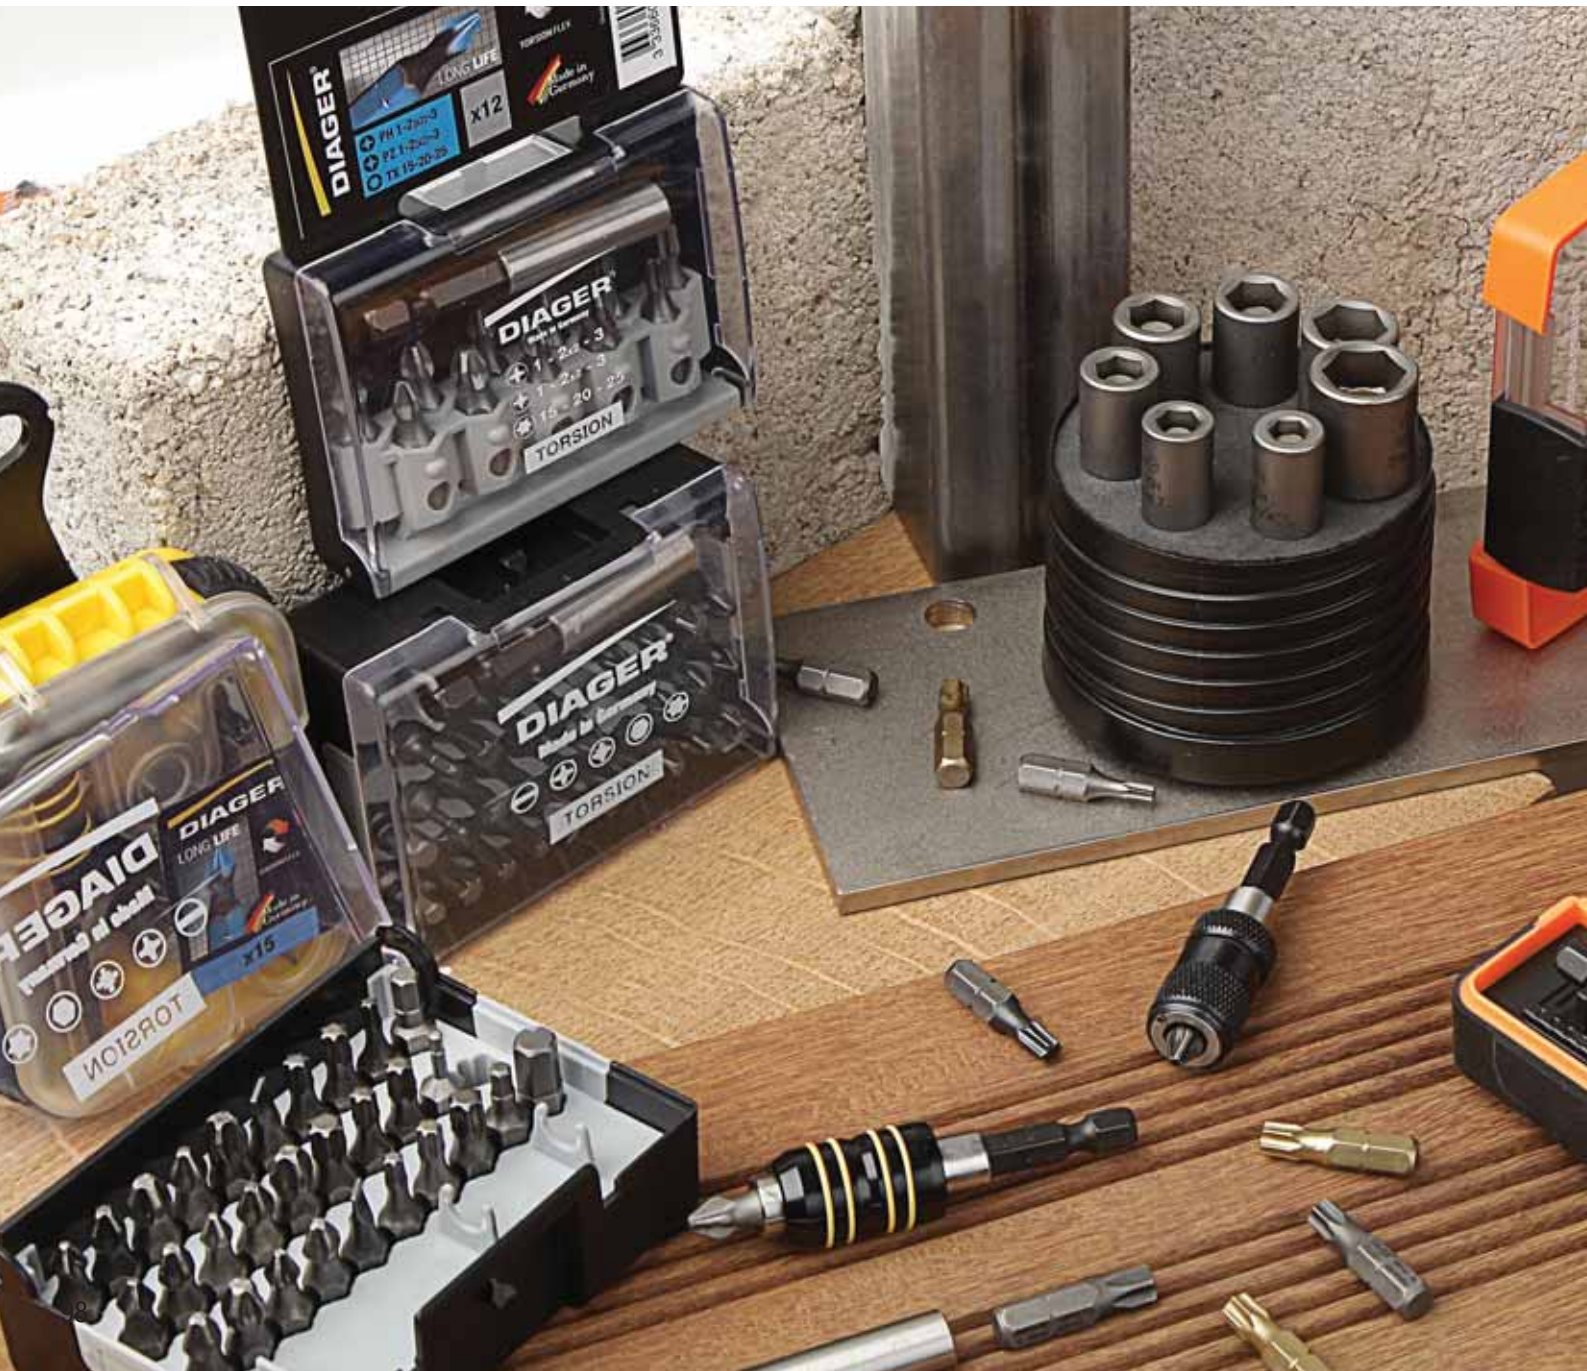

SCREW BITS SETS

Made in Germany