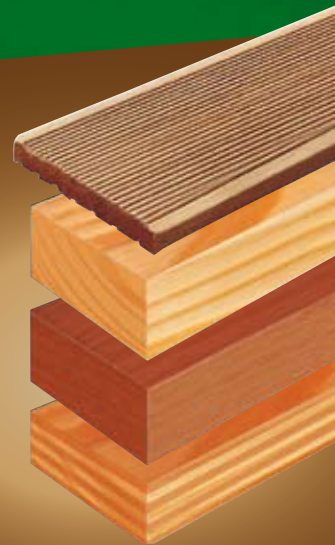

WOOD DRILL BIT **4** POINTS

QUALITY & PRECISION

4
WOOD

SYSTEM 4 POINTS

- Self centering point
- 3 edges
- 3 lands reducing frictions

The effort divided on 3 cutting edges improve the resistance to wear.

LONG LIFE

- EXOTIC WOOD (IPE,...)
- BEECH
- OAK
- FIR

#910

available range :

Ø 3 - 4 - 5 - 6 - 8 - 10 - 12 mm

Ø 1/8 - 5/32 - 3/16 - 15/64 - 5/16 - 3/8 - 15/32 inches

Packaging :
individual pack

DIAGER[®]