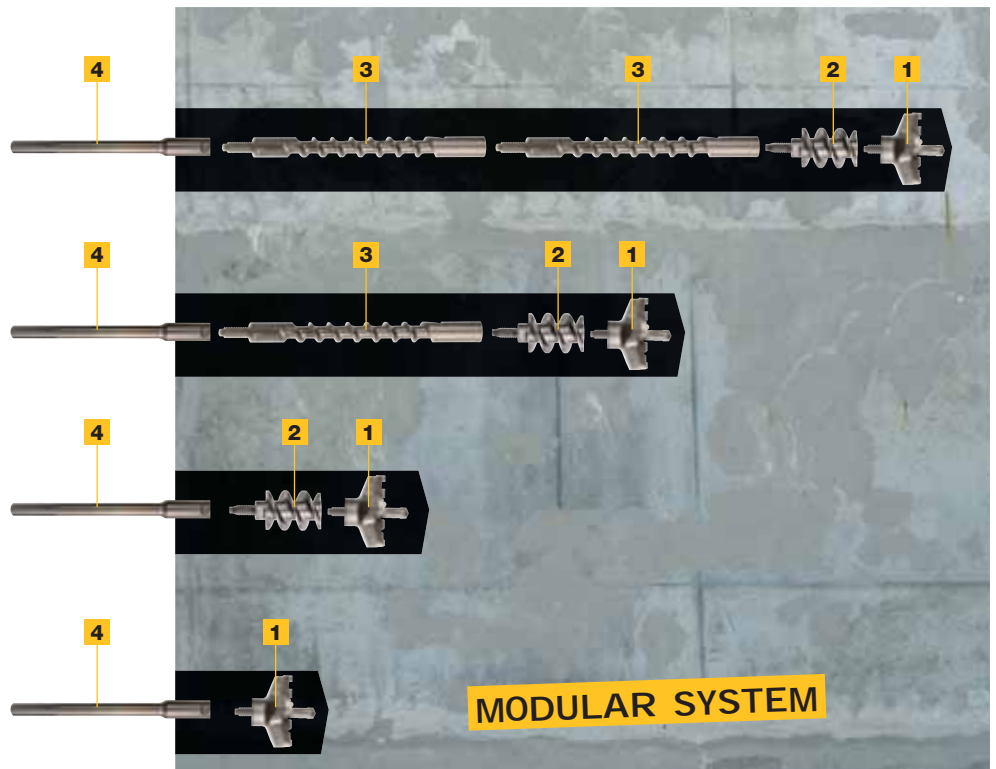

### Features

- Adjustable and upgradeable system for deep drilling more than 1m.
- Capacity to adapt head from Ø32 to 80 mm or carbide core bit from Ø30 to 125 mm.
- Head with carbide tip and centering drill bit with 2 cutting edges.

### Advice

- Finish to assembly the tool with spanner gripping.
- Regularly lubricate the coupling screws and the threaded bores.
- Put the delivery spring on the femal part (blocking system).

**BIG DIAMETER  
DEEP DRILLING**