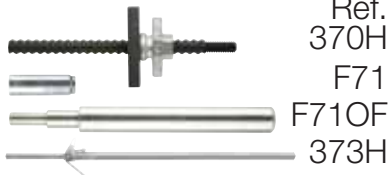

Diamond core bit accessories

Fixing by bolting

Ref.
370H
F71
F71OF
373H

Designation	Ref.	Gencod	Qt.	Pack
M12 Tensioning spindle	370H	3336600156845	1	V
Box of 50 drop-in-anchor M12x50	F71M12050000XX	3336600161641	1	S
Setting tool for M12 drop in anchor	F71M12000000OF	3336600161689	1	D
Anchoring with a prop (max.300mm)	373H	3336600156876	1	W

353H

Anchoring by suction

353H
354H
355H

374H

Designation	Ref.	Gencod	Qt.	Pack
Vaccum set for drilling stand D150-250-350	353HD13	3336600155299	1	V
Rubber joint for drilling stand D150	353HD14	3336600155329	1	V
Rubber joint for drilling stand D250	354HD24	3336600155336	1	V
Rubber joint for drilling stand D350	355HD34	3336600155343	1	V
Electric water pump	374H	3336600167049	1	W

375H

Water supply

368H

Designation	Ref.	Gencod	Qt.	Pack
Electric water pump (pipe + 2 connections)	375H	3336600167018	1	W
Electric plastic water pump (pipe + connections)	368H	3336600156913	1	W

Twistpack
Round eyelet
Color label

353H

Water recovery

354H

355H

353H
354H
355H

Designation	Ref.	Gencod	Qt.	Pack
Water collector for drilling stand D150, with rubber joint	353HD11	3336600155237	1	W
Water collector for drilling stand D250, with rubber joint	354HD21	3336600155244	1	W
Water collector for drilling stand D350, with rubber joint	355HD31	3336600155251	1	W
Rubber joint for water collector 353HD11	353HD12	3336600155268	1	W
Rubber joint for water collector 354HD21	354HD22	3336600155275	1	W
Rubber joint for water collector 355HD31	355HD32	3336600155282	1	W

Twistpack
Round eyelet
Color label

369H

Adapters for drilling motors

381H

382H

385H

390H

394H

Designation	Ref.	Gencod	Qt.	Pack
1-1/4" male 1/2" male	369H	3336600156944	1	M
1/2" female Compatible for machines HILTI DD80/100/110/120/130	381H	3336600156982	1	M
1-1/4" male				
1/2" female Compatible for machines HILTI DD160/250/400/750	382H	3336600156968	1	M
1-1/4" male				
1/2" female Compatible for machines HILTI DD200/350/500	385H	3336600156975	1	M
1-1/4" male				
1/2" female 1-1/4" female	390H	3336600156951	1	M
1/2" female 1/2" female	394H	3336600178670	1	N

Carton box
Color label

383H

Adapters & extensions

384H

392H

441

393H

397H

Designation	Ref.	Gencod	Qt.	Pack
1/2" F Extension 200mm for core bit 1/2" M	383H	3336600156999	1	M
1-1/4" F Extension 300mm for core bit 1-1/4" M	384H	3336600157002	1	M
Motoradapter block - Internal 60mm for motor 1800W / 2000W on drilling stand D250 / D350	392H	3336600157019	1	W
Sharpening stone 250x15 mm	441	3336600158757	1	F
Spacer block for frame 354H/355H	393H	3336600173811	1	V
Quick release ring 1-1/4" to facilitate disassembly	397H	3336600156920	1	V

Envelope
Label

Carton box
Label