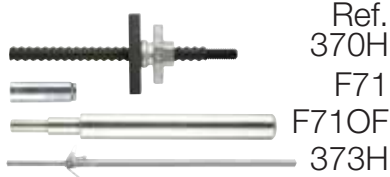

Diamond core bit accessories

Fixing by bolting

Ref.
370H
F71
F71OF
373H

Designation	Ref.	Gencod	Qt.	Pack
M12 Tensioning spindle	370H	3336600156845	1	V
Box of 50 drop-in-anchor M12x50	F71M12050000XX	3336600161641	1	S
Setting tool for M12 drop in anchor	F71M12000000F	3336600161689	1	D
Anchoring with a prop (max.300mm)	373H	3336600156876	1	W

353H

Anchoring by suction

353H
354H
355H

374H

Designation	Ref.	Gencod	Qt.	Pack
Vaccum set for drilling stand D150-250-350	353HD13	3336600155299	1	V
Rubber joint for drilling stand D150	353HD14	3336600155329	1	V
Rubber joint for drilling stand D250	354HD24	3336600155336	1	V
Rubber joint for drilling stand D350	355HD34	3336600155343	1	V
Electric water pump	374H	3336600167049	1	W

375H

Water supply

368H

Designation	Ref.	Gencod	Qt.	Pack
Electric water pump (pipe + 2 connections)	375H	3336600167018	1	W
Electric plastic water pump (pipe + connections)	368H	3336600156913	1	W

Twistpack
Round eyelet
Color label

353H

Water recovery

354H

355H

353H

354H

355H

Designation	Ref.	Gencod	Qt.	Pack
Water collector for drilling stand D150, with rubber joint	353HD11	3336600155237	1	W
Water collector for drilling stand D250, with rubber joint	354HD21	3336600155244	1	W
Water collector for drilling stand D350, with rubber joint	355HD31	3336600155251	1	W
Rubber joint for water collector 353HD11	353HD12	3336600155268	1	W
Rubber joint for water collector 354HD21	354HD22	3336600155275	1	W
Rubber joint for water collector 355HD31	355HD32	3336600155282	1	W

Twistpack
Round eyelet
Color label

369H

381H

382H

385H

390H

394H

Adapters for drilling motors

Designation	Ref.	Gencod	Qt.	Pack
1-1/4" male 1/2" male	369H	3336600156944	1	M
1/2" female 1-1/4" male	381H	3336600156982	1	M
1-1/4" male 1/2" female	382H	3336600156968	1	M
1/2" female 1-1/4" male	385H	3336600156975	1	M
1/2" female 1-1/4" male	390H	3336600156951	1	M
1/2" female 1/2" female	394H	3336600178670	1	N

Carton box
Color label

Envelope
Label

383H

384H

392H

441

393H

397H

Adapters & extensions

Designation	Ref.	Gencod	Qt.	Pack
1/2" F Extension 200mm for core bit 1/2" M	383H	3336600156999	1	M
1-1/4" F Extension 300mm for core bit 1-1/4" M	384H	3336600157002	1	M
Motoradapter block - Internal 60mm for motor 1800W / 2000W on drilling stand D250 / D350	392H	3336600157019	1	W
Sharpening stone 250x15 mm	441	3336600158757	1	F
Spacer block for frame 354H/355H	393H	3336600173811	1	V
Quick release ring 1-1/4" to facilitate disassembly	397H	3336600156920	1	V

Carton box
Label