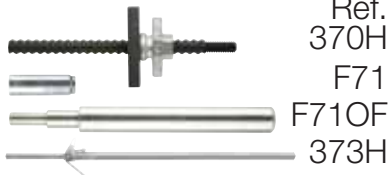

Diamond core bit accessories

Fixing by bolting

Ref.
370H
F71
F71OF
373H

Designation	Ref.	Gencod	Qt.	Pack
M12 Tensioning spindle	370H	3336600156845	1	V
Box of 50 drop-in-anchor M12x50	F71M12050000XX	3336600161641	1	S
Setting tool for M12 drop in anchor	F71M12000000OF	3336600161689	1	D
Anchoring with a prop (max.300mm)	373H	3336600156876	1	W

353H

Anchoring by suction

353H
354H
355H

374H

Designation	Ref.	Gencod	Qt.	Pack
Vaccum set for drilling stand D150-250-350	353HD13	3336600155299	1	V
Rubber joint for drilling stand D150	353HD14	3336600155329	1	V
Rubber joint for drilling stand D250	354HD24	3336600155336	1	V
Rubber joint for drilling stand D350	355HD34	3336600155343	1	V
Electric water pump	374H	3336600167049	1	W

375H

Water supply

368H

Designation	Ref.	Gencod	Qt.	Pack
Electric water pump (pipe + 2 connections)	375H	3336600167018	1	W
Electric plastic water pump (pipe + connections)	368H	3336600156913	1	W

Twistpack
Round eyelet
Color label

353H

Water recovery

354H

355H

353H
354H
355H

Designation	Ref.	Gencod	Qt.	Pack
Water collector for drilling stand D150, with rubber joint	353HD11	3336600155237	1	W
Water collector for drilling stand D250, with rubber joint	354HD21	3336600155244	1	W
Water collector for drilling stand D350, with rubber joint	355HD31	3336600155251	1	W
Rubber joint for water collector 353HD11	353HD12	3336600155268	1	W
Rubber joint for water collector 354HD21	354HD22	3336600155275	1	W
Rubber joint for water collector 355HD31	355HD32	3336600155282	1	W

Twistpack
Round eyelet
Color label

369H

Adapters for drilling motors

381H

382H

385H

390H

394H

Designation	Ref.	Gencod	Qt.	Pack
1-1/4" male 1/2" male	369H	3336600156944	1	M
1/2" female Compatible for machines HILTI DD80/100/110/120/130	381H	3336600156982	1	M
1-1/4" male	382H	3336600156968	1	M
1/2" female Compatible for machines HILTI DD160/250/400/750	385H	3336600156975	1	M
1-1/4" male Compatible for machines HILTI DD200/350/500	385H	3336600156975	1	M
1/2" female 1-1/4" female	390H	3336600156951	1	M
1/2" female 1/2" female	394H	3336600178670	1	N

Carton box
Color label

383H

384H

392H

441

393H

397H

Designation	Ref.	Gencod	Qt.	Pack
1/2" F Extension 200mm for core bit 1/2" M	383H	3336600156999	1	M
1-1/4" F Extension 300mm for core bit 1-1/4" M	384H	3336600157002	1	M
Motoradapter block - Internal 60mm for motor 1800W / 2000W on drilling stand D250 / D350	392H	3336600157019	1	W
Sharpening stone Ø 250x15 mm	441	3336600158757	1	F
Spacer block for frame 354H/355H	393H	3336600173811	1	V
Quick release ring 1-1/4" to facilitate disassembly	397H	3336600156920	1	V

Envelope
Label

Carton box
Label